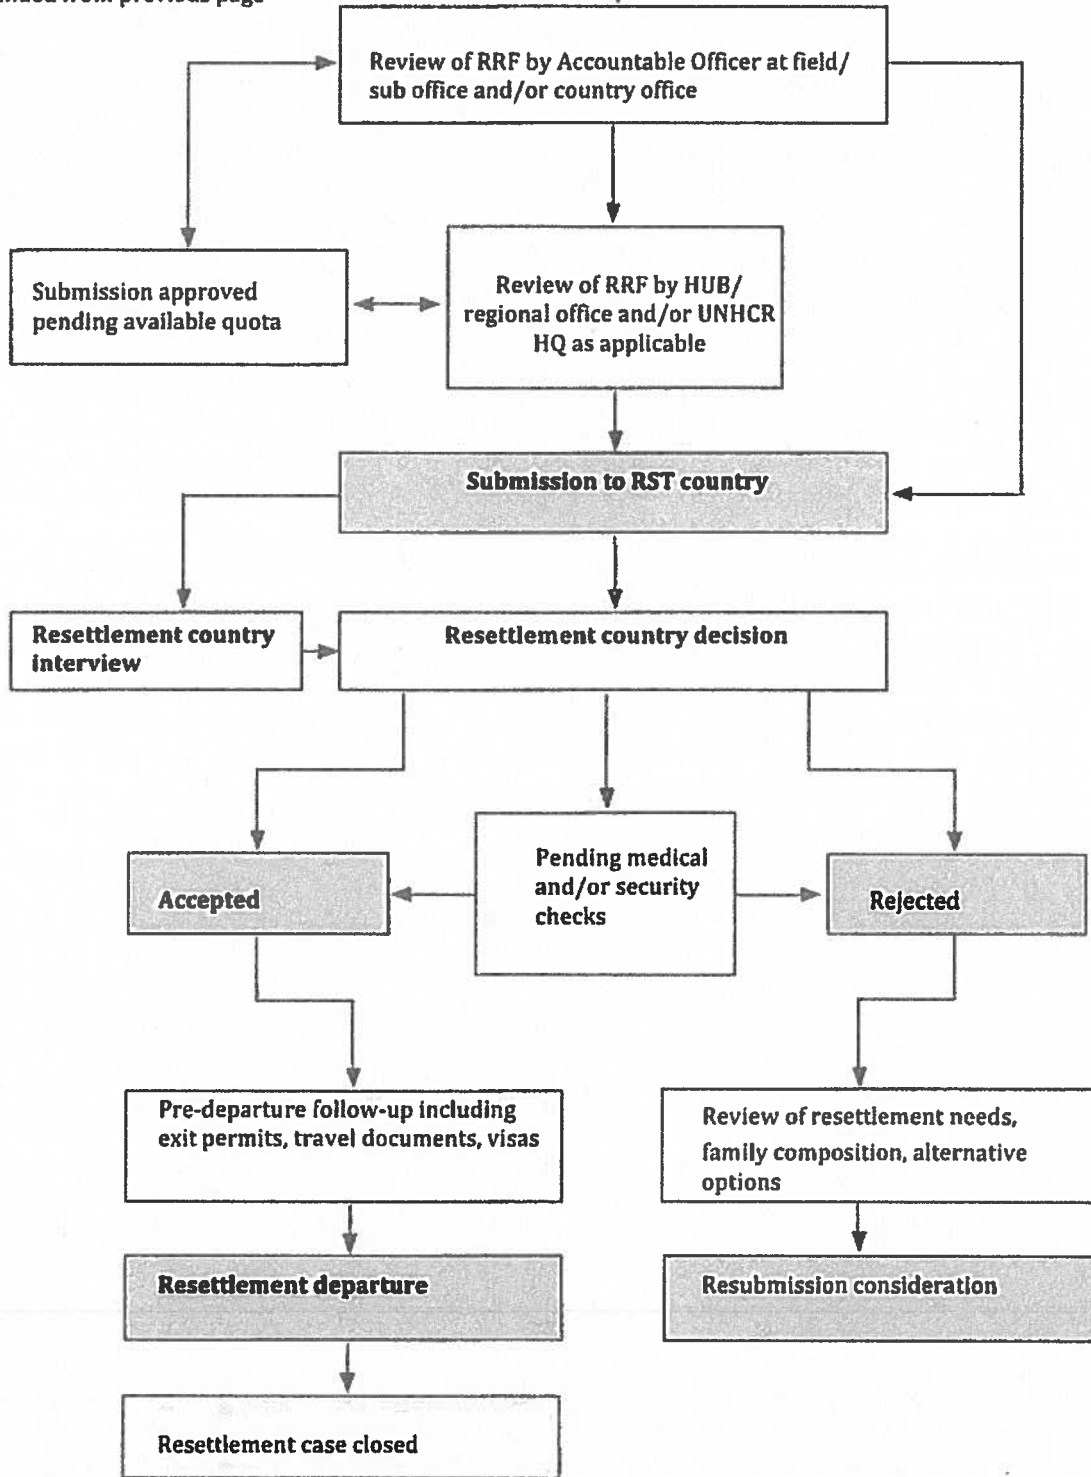

RESETTLEMENT FLOW CHART

The preparation of each resettlement submission must pass through a set of common processing stages. This flowchart outlines these processing stages as set out in the Baseline Standard Operating Procedures on Resettlement. Please also see Chapter 7 of the UNHCR Resettlement Handbook.

Continues on following page

RESETTLEMENT FLOW CHART

Continued from previous page

It is important to counsel refugees and notify them of developments in their case, i.e. submissions and decisions, throughout the process.