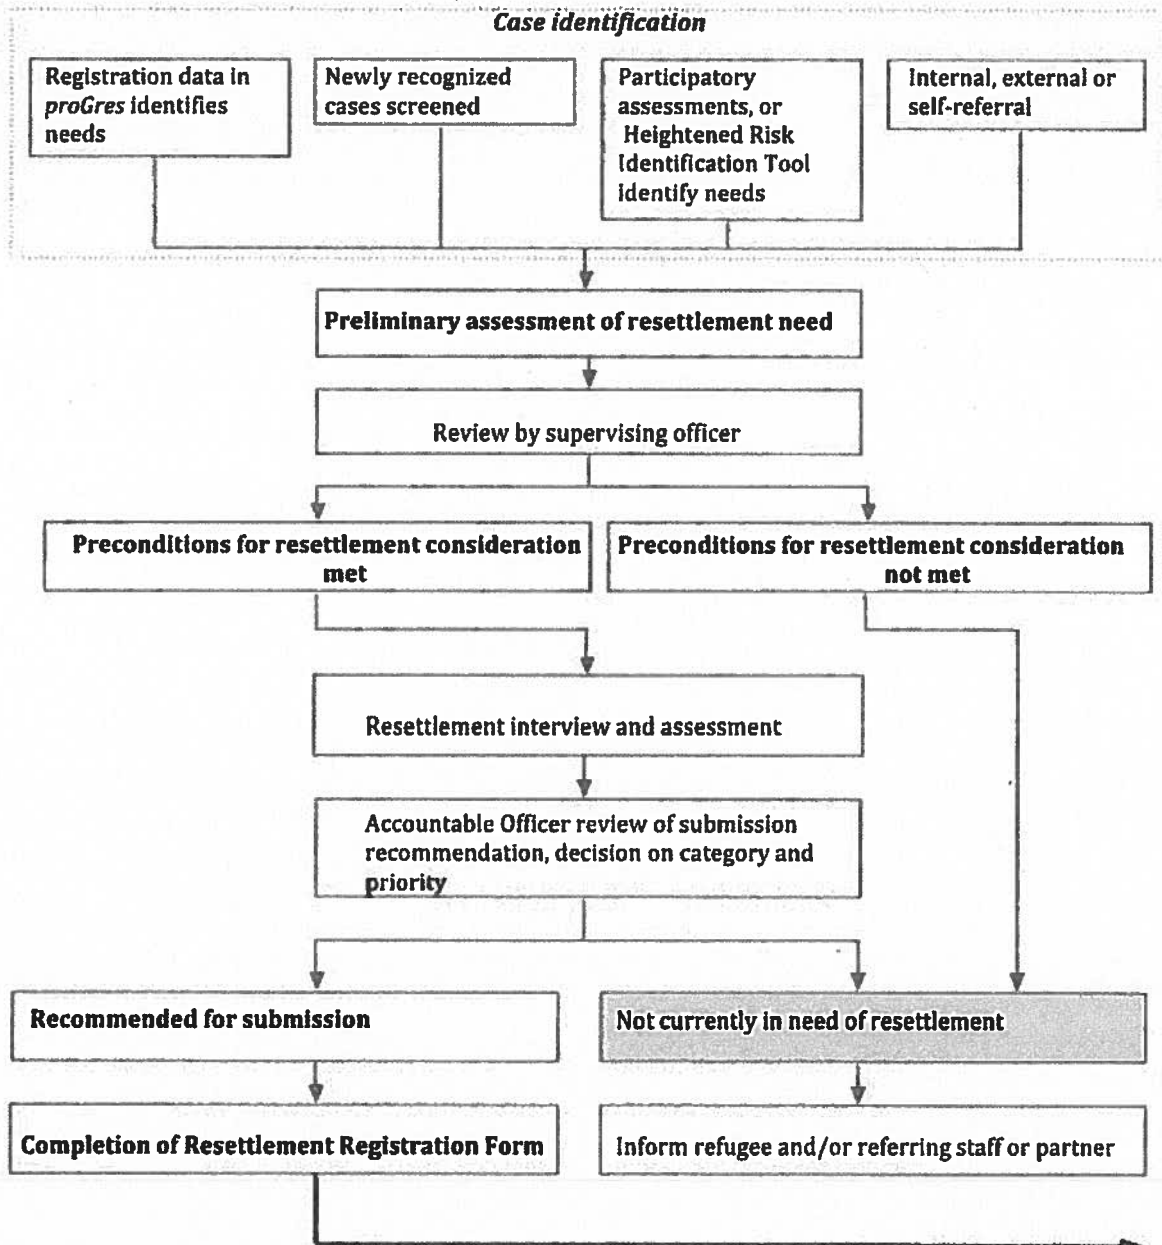

RESETTLEMENT FLOW CHART

The preparation of each resettlement submission must pass through a set of common processing stages. This flowchart outlines these processing stages as set out in the Baseline Standard Operating Procedures on Resettlement. Please also see Chapter 7 of the UNHCR Resettlement Handbook.

Continues on following page

RESETTLEMENT FLOW CHART

Continued from previous page

It is important to counsel refugees and notify them of developments in their case, i.e. submissions and decisions, throughout the process.